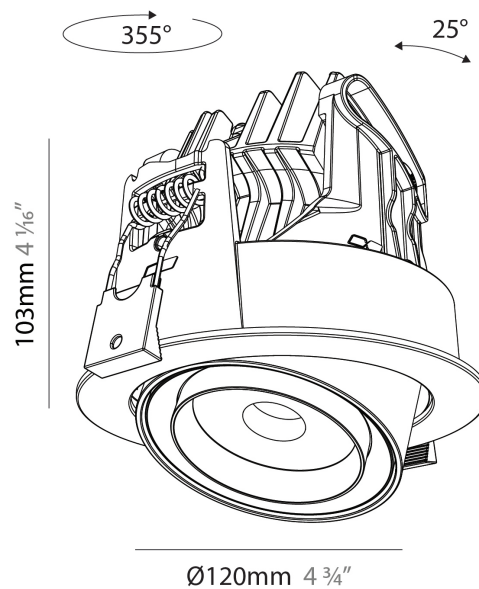

GENERAL

Series: Centriq
Subseries: Centriq Round Flex Adjustable
Brand: Prolicht
Division: Architectural
Mounting Type: Recessed
Mounting Location: Ceiling
Subcategory: Spots

PHYSICAL

Shape: Cylinder
Diameter (mm): 120
Diameter (in): 4 3/4
Height (mm): 105
Height (in): 4 1/8
Min. Recessing Depth (mm): 120
Min. Recessing Depth (in): 4 3/4
Light Distribution: Adjustable / Direct
Weight (kg): 0.666
Fixture Finish: SSR / BKV / CWI / CRY / HAB / UFT / ITA / RUA / FTG / MYG / LOD / PUS / FRO / FUP / KIA / POP / BLS / SPG / MEY / GOH / GUM / CHC / COM / ABZ / JAG / OBR / MOS / ROR
Fixture Material: Aluminum
Cut-out Measurements: Dia. 112mm / 4 7/16"

ELECTRICAL

Lamp Type: LED (Zhaga Standard)
Input Wattage (W): 8.2
Total Output Wattage (W): 7.3
Dimming: Dali Dimming
Driver Included: No
Driver Location: Remote
Driver Type: Constant Current - Universal
Driver Class: Class 2
Input Voltage (V): 120 - 277
Constant Current (MA): 200

LED

Color Temperature (°K): 2700-6500 Tunable White
Max. Delivered Lumen (lm): 391 - 451
Nominal Lumen (lm): 576 - 664
CRI: >90 CRI
Lamp Life (hrs): 50000

OPTICAL

Beam Angle: 14 - 46
Adjustability: Rotational 350° / Tilt 25°

RATINGS AND CERTIFICATIONS

Certified By: CSA Certified to UL and CSA Standards
IP rating: IP20