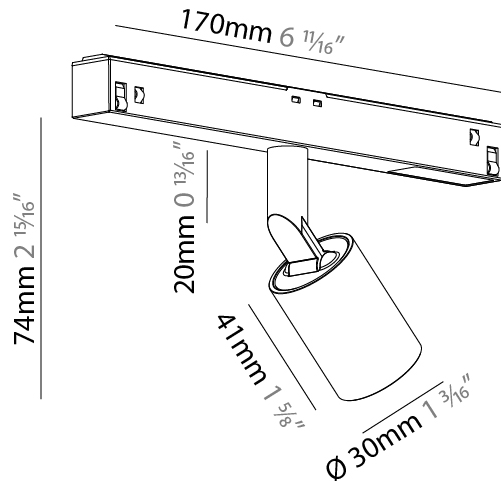

1. To build a product code in our configurator select the specify button on the base model # product page
2. To build a manual product code on this datasheet choose from the options listed below in blue font and add the suffix to the base model #

GENERAL

Series: Centriq
Subseries: Centriq for Clicktrack
Brand: Prolicht
Division: Architectural
Mounting Type: Track
Mounting Location: Ceiling
Subcategory: Spots

PHYSICAL

Shape: Cylinder
Diameter (mm): 30
Diameter (in): 1 3/16
Length (mm): 170
Length (in): 6 11/16
Height (mm): 74
Height (in): 2 15/16
Light Distribution: Adjustable / Direct
Fixture Finish: SSR / BKV / CWI / CRY / HAB / UFT / ITA / RUA / FTG / MYG / LOD / PUS / FRO / FUP / KIA / POP / BLS / SPG / MEY / GOH / GUM / CHC / COM / ABZ / JAG / OBR / MOS / ROR
Fixture Material: Aluminum

ELECTRICAL

Lamp Type: LED (Zhaga Standard)
Input Wattage (W): 4
Total Output Wattage (W): 3.6
Dimming: Non-Dimmable
Driver Included: No
Driver Location: Remote
Driver Type: Constant Voltage - Universal
Driver Class: Class 2
Input Voltage (V): 48
Constant Current (mA): 340
Upon Request: 0-10Vdc dimming / DALI dimming

LED

Number of LEDs: 1
Color Temperature (°K): 2700 / 3000 / 4000
Max. Delivered Lumen (lm): 260 / 270 / 290
CRI: >90 CRI

OPTICAL

Optic°: 24 / 32
Adjustability: Rotational 360°; Tilt 90° (±45°)

RATINGS AND CERTIFICATIONS

Certified By: Certified for North American Standards
IP rating: IP20